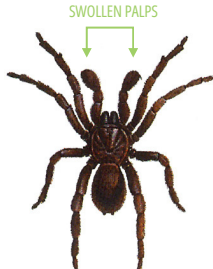

### DANGEROUS - DEADLY SPIDERS

**FEMALE SYDNEY FUNNEL-WEB**  
GROUND DWELLING • AGGRESSIVE • ONE OF THE WORLD'S DEADLIEST

**MALE SYDNEY FUNNEL-WEB**  
LONG SPINNERETS  
SPUR

**RED BACK**  
13 FATALITIES RECORDED  
FOUND IN RUBBISH, UNDER HOUSE, ETC

**WHITE TAIL SPIDER**  
MAY CAUSE HORRIFIC ULCERATION TO SKIN OF SENSITIVE PEOPLE  
FOUND IN THE GARDEN AND INDOORS

### PAINFUL BITE - VENOMOUS SPIDERS

**FEMALE MOUSE SPIDER**  
ENLARGED HEAD AND FANGS • DEEP PAINFUL BITE  
GROUND DWELLING • OFTEN MISTAKEN FOR FUNNEL-WEB

**MALE MOUSE SPIDER**  
SMALL SPINNERETS

**BLACK HOUSE SPIDER**  
VENOMOUS • NAUSEA, SWEATING, ETC.  
COMMON - FOUND IN WEBS IN WINDOW FRAMES, EAVES, ETC.

### THE 'LOW RISK' SPIDERS

**FEMALE TRAP-DOOR**  
MILDLY TOXIC • NON-AGGRESSIVE  
GROUND DWELLING (BURROW - OFTEN WITHOUT A LID)

**MALE TRAP-DOOR**  
SWOLLEN PALPS

**GARDEN ORB-WEAVING**  
RELATIVELY HARMLESS • BENEFICIAL  
OFTEN SEEN IN A LARGE WEB IN THE GARDEN