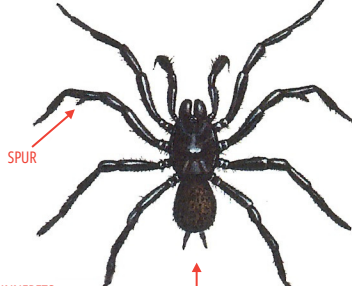

## SPIDER IDENTIFICATION CHART

### DANGEROUS - DEADLY SPIDERS

**FEMALE SYDNEY FUNNEL-WEB**  
GROUND DWELLING • AGGRESSIVE • ONE OF THE WORLD'S DEADLIEST

**MALE SYDNEY FUNNEL-WEB**  
LONG SPINNERETS  
SPUR

**RED BACK**  
13 FATALITIES RECORDED  
FOUND IN RUBBISH, UNDER HOUSE, ETC

**WHITE TAIL SPIDER**  
MAY CAUSE HORRIFIC ULCERATION TO SKIN OF SENSITIVE PEOPLE  
FOUND IN THE GARDEN AND INDOORS

### PAINFUL BITE - VENOMOUS SPIDERS

**FEMALE MOUSE SPIDER**  
ENLARGED HEAD AND FANGS • DEEP PAINFUL BITE  
GROUND DWELLING • OFTEN MISTAKEN FOR FUNNEL-WEB

**MALE MOUSE SPIDER**  
SMALL SPINNERETS

**BLACK HOUSE SPIDER**  
VENOMOUS • NAUSEA, SWEATING, ETC.  
COMMON - FOUND IN WEBS IN WINDOW FRAMES, EAVES, ETC.